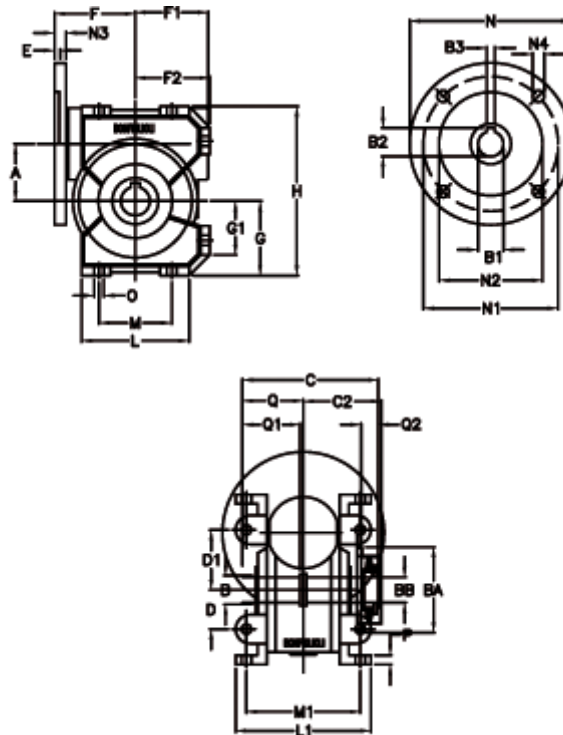

Article number: 390204901403316
 Description: Worm Gear with Torque Limiter
 VF 49-L1-U-14 P80B14

Measures

a = 49.5	C2 = 63.5	g = 64.5	N = 120	Q1 = 41
B = 25	D = 34	G1 = 46.5	N1 = 100	Q2 = 15
B1 E7 = 19	D1 = 52	H = 146.5	N2 = 80	
B2 = 21.8	Description = VF 49U-xx-80B14	H1 = 110.5	N3 = 10.0	
B3 H9 = 6	E = 3.0	L = 93	N4 = 7.0	
BA = 63	F = 70	L1 = 117	O = 8.5	
BB H7 = 14	F1 = 63	m = 63	P = 8	
C = 105	F2 = 64.5	M1 = 98.5	Q = 51.0	